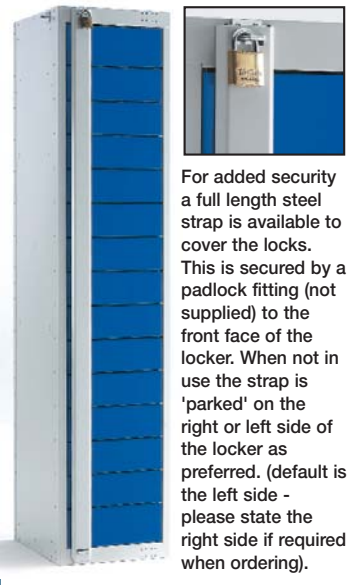

Strengthened door brings added security

OPTIONAL SECURITY STRAP

For added security a full length steel strap is available to cover the locks. This is secured by a padlock fitting (not supplied) to the front face of the locker. When not in use the strap is 'parked' on the right or left side of the locker as preferred. (default is the left side - please state the right side if required when ordering).

Lockers are available in 3 types:

- **15 compartments with 15 doors**
- **15 compartments with 1 door**
(15 compartment lockers accept laptops without carry cases).
- **10 compartment with 10 doors**
(capable of storing laptops with carry cases).
- **3 point locking mechanism for single door unit**
- **Robust, all-steel construction.**
- **15 compartment lockers have a compact 'footprint' of only 381 x 457mm.**
(10 person unit is 457 x 457mm)
- **Alternative of ASSA deadlock fitting for extra security.**
- **Accessible 1778mm overall height.**
- **Lockers can be fitted with sloping tops, to prevent litter being left on top of lockers and to make cleaning easier.**

OPTIONAL EXTRAS

- **Full length security strap enclosing all lock barrels.**
- **Steel anchor plates to fix cabinet to wall.**

15 compartments, each with its own key, 90mm high x 285mm wide x 425mm deep.

10 compartments, each with its own key, 175mm high x 360mm wide x 425mm deep.

15 compartments with 1 door 90mm high x 285mm wide x 425mm deep.

Your local distributor is: